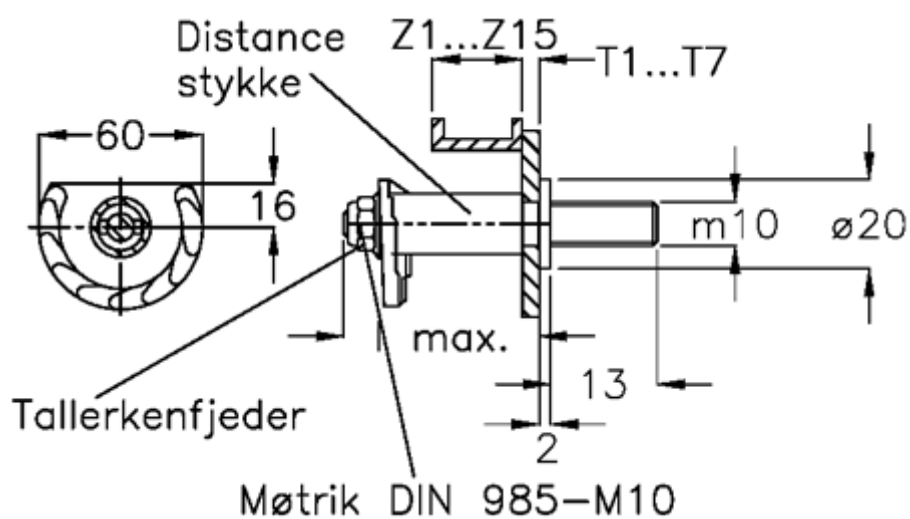

Article number: 20895303

Description: E+G Door lock  
GN 117-GB-T3-Z3

## Measures

Cam thickness = 6-15